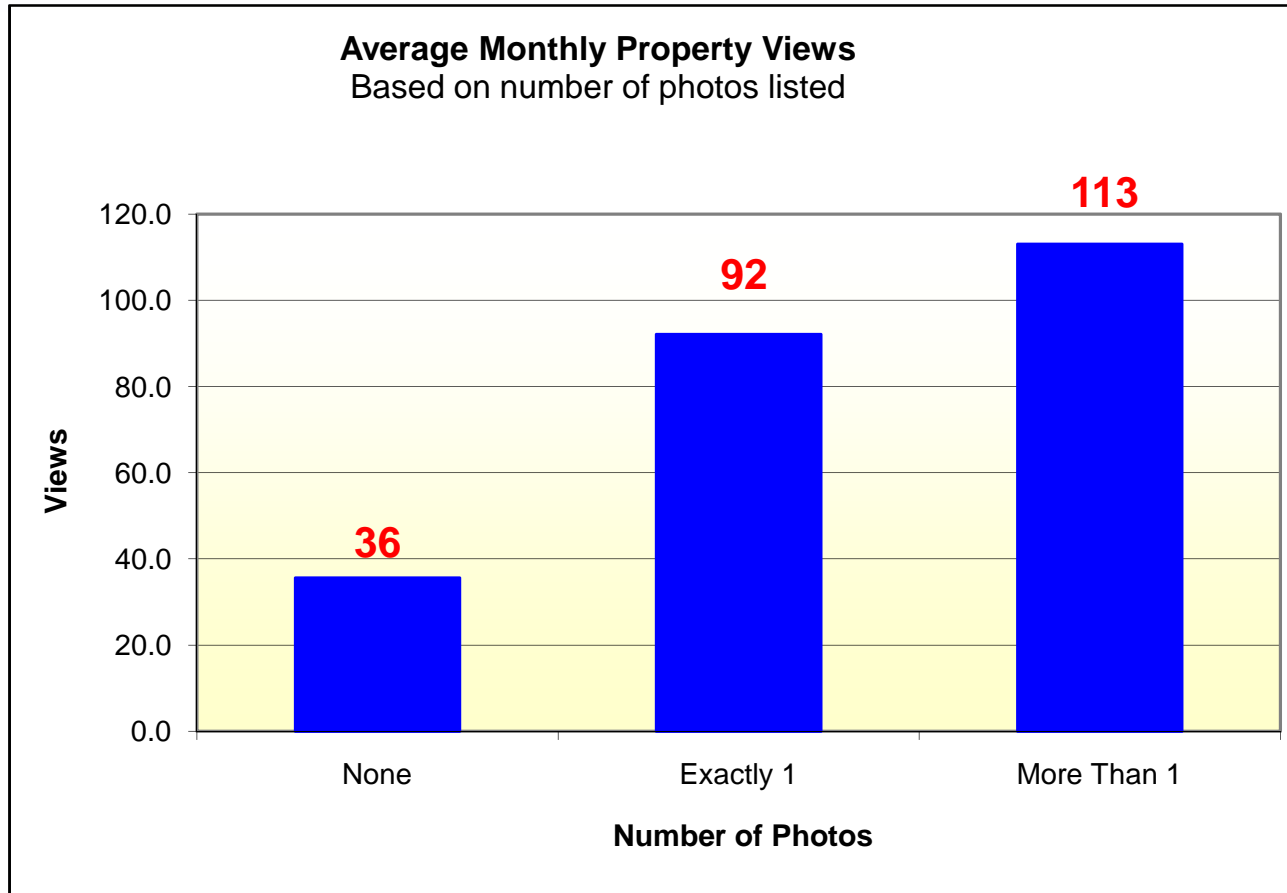

TIP

Add Photos!

- Take photos on sunny days!
- More photos = More traffic!

Statistics tracked on the
RentLinX Network

rentlinx